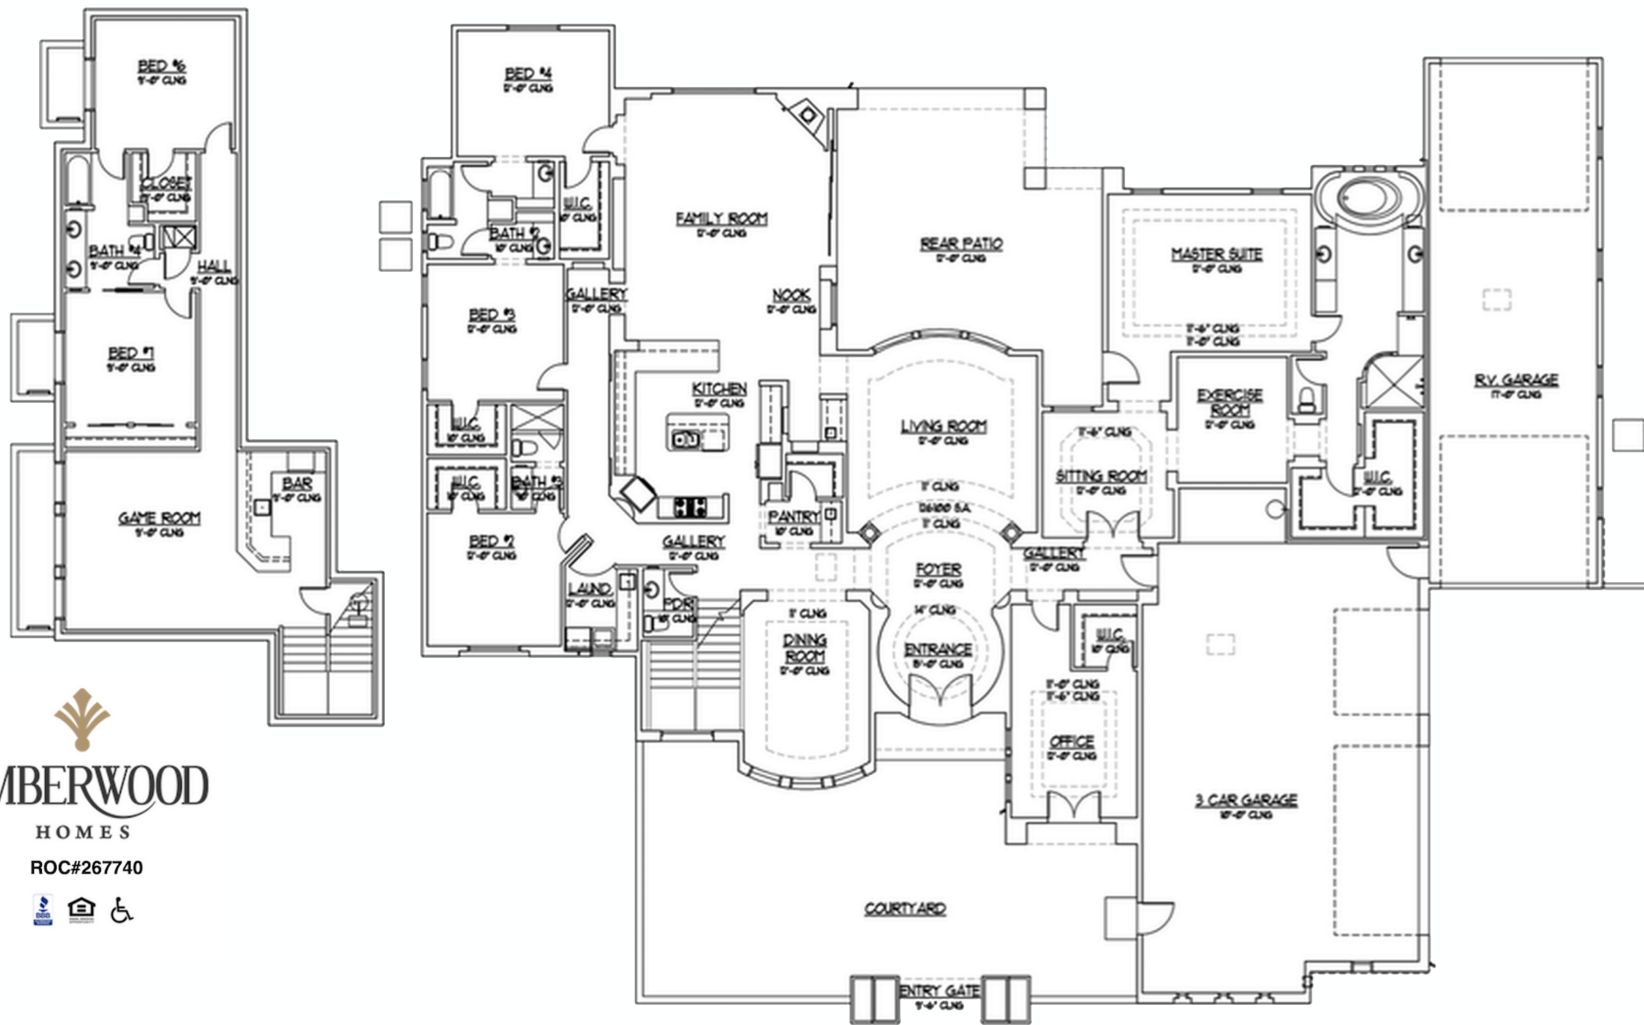

FLOOR PLAN 5743

  
**AMBERWOOD**  
HOMES  
ROC#267740  
  