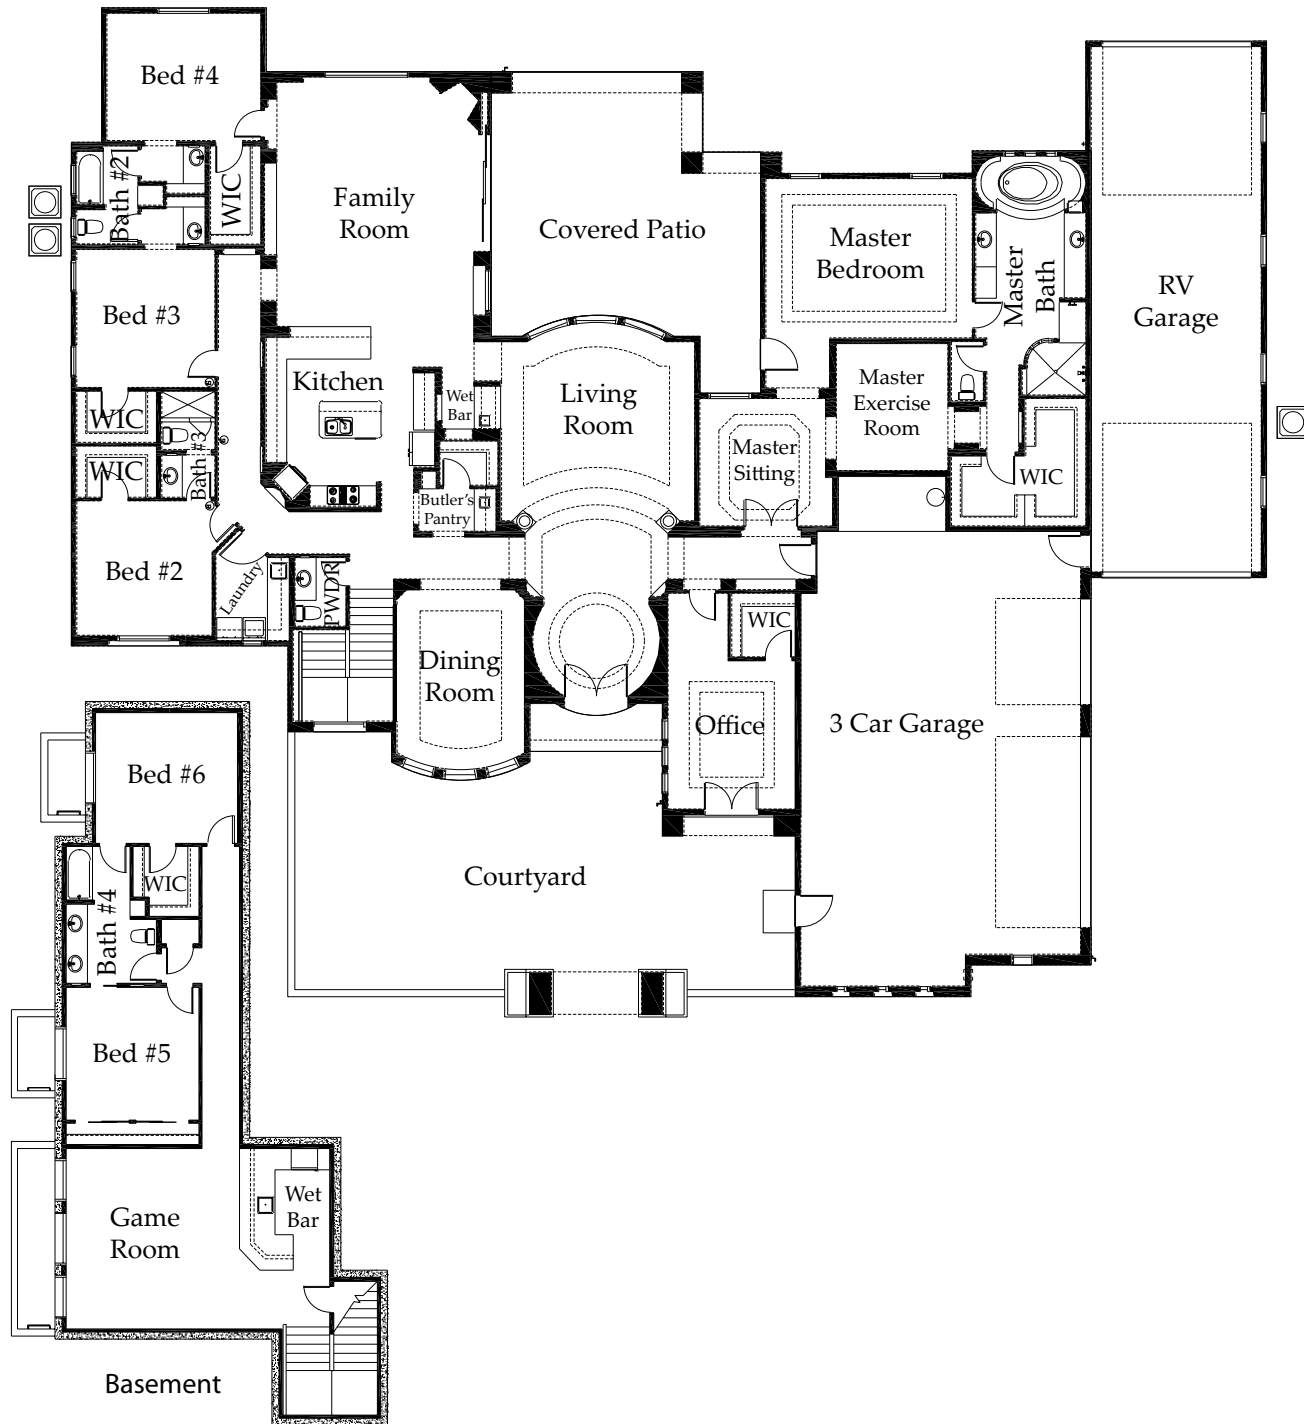

Weston Ranch
(602) 750-7890

Custom Homesite #36
5,743 Sq. Ft.

Preliminary Plans. Plans, prices, features and specifications are subject to change without prior notice.