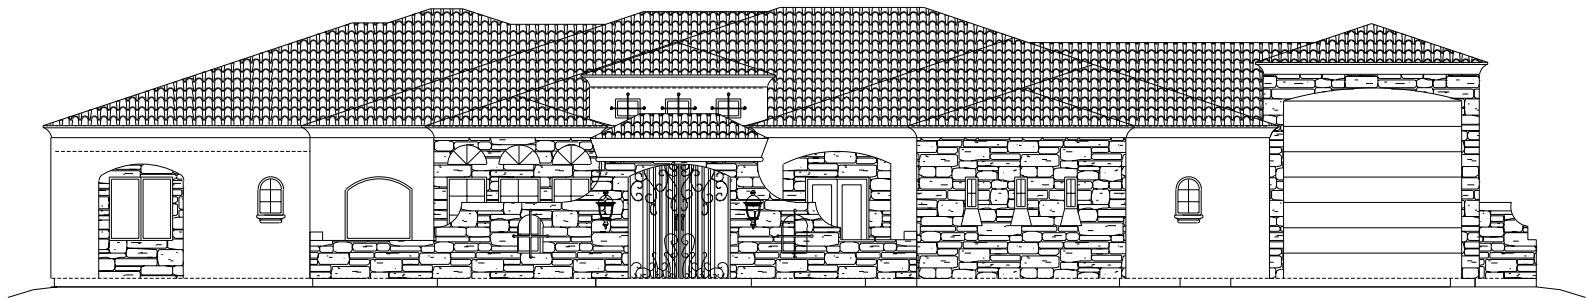

# Weston Ranch

(602) 750-7890

Custom Homesite #36  
5,743 Sq. Ft.

Elevation with Entry Tower

Elevation without Entry Tower

Preliminary Plans. Plans, prices, features and specifications are subject to change without prior notice.  
All Elevations are an artist's conception and may be subject to change.