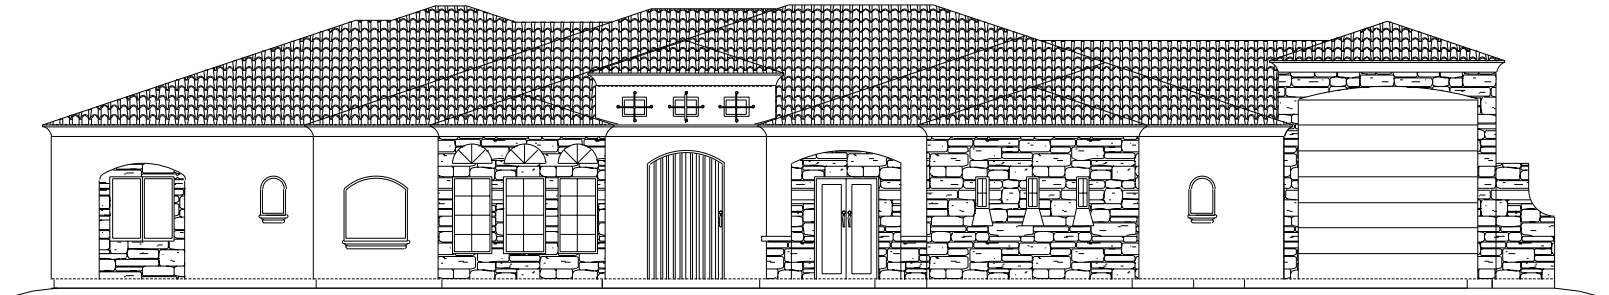

# Weston Ranch

(602) 750-7890

Custom Homesite #36  
5,743 Sq. Ft.

Elevation with Entry Tower

Elevation without Entry Tower

Preliminary Plans. Plans, prices, features and specifications are subject to change without prior notice.  
All Elevations are an artist's conception and may be subject to change.