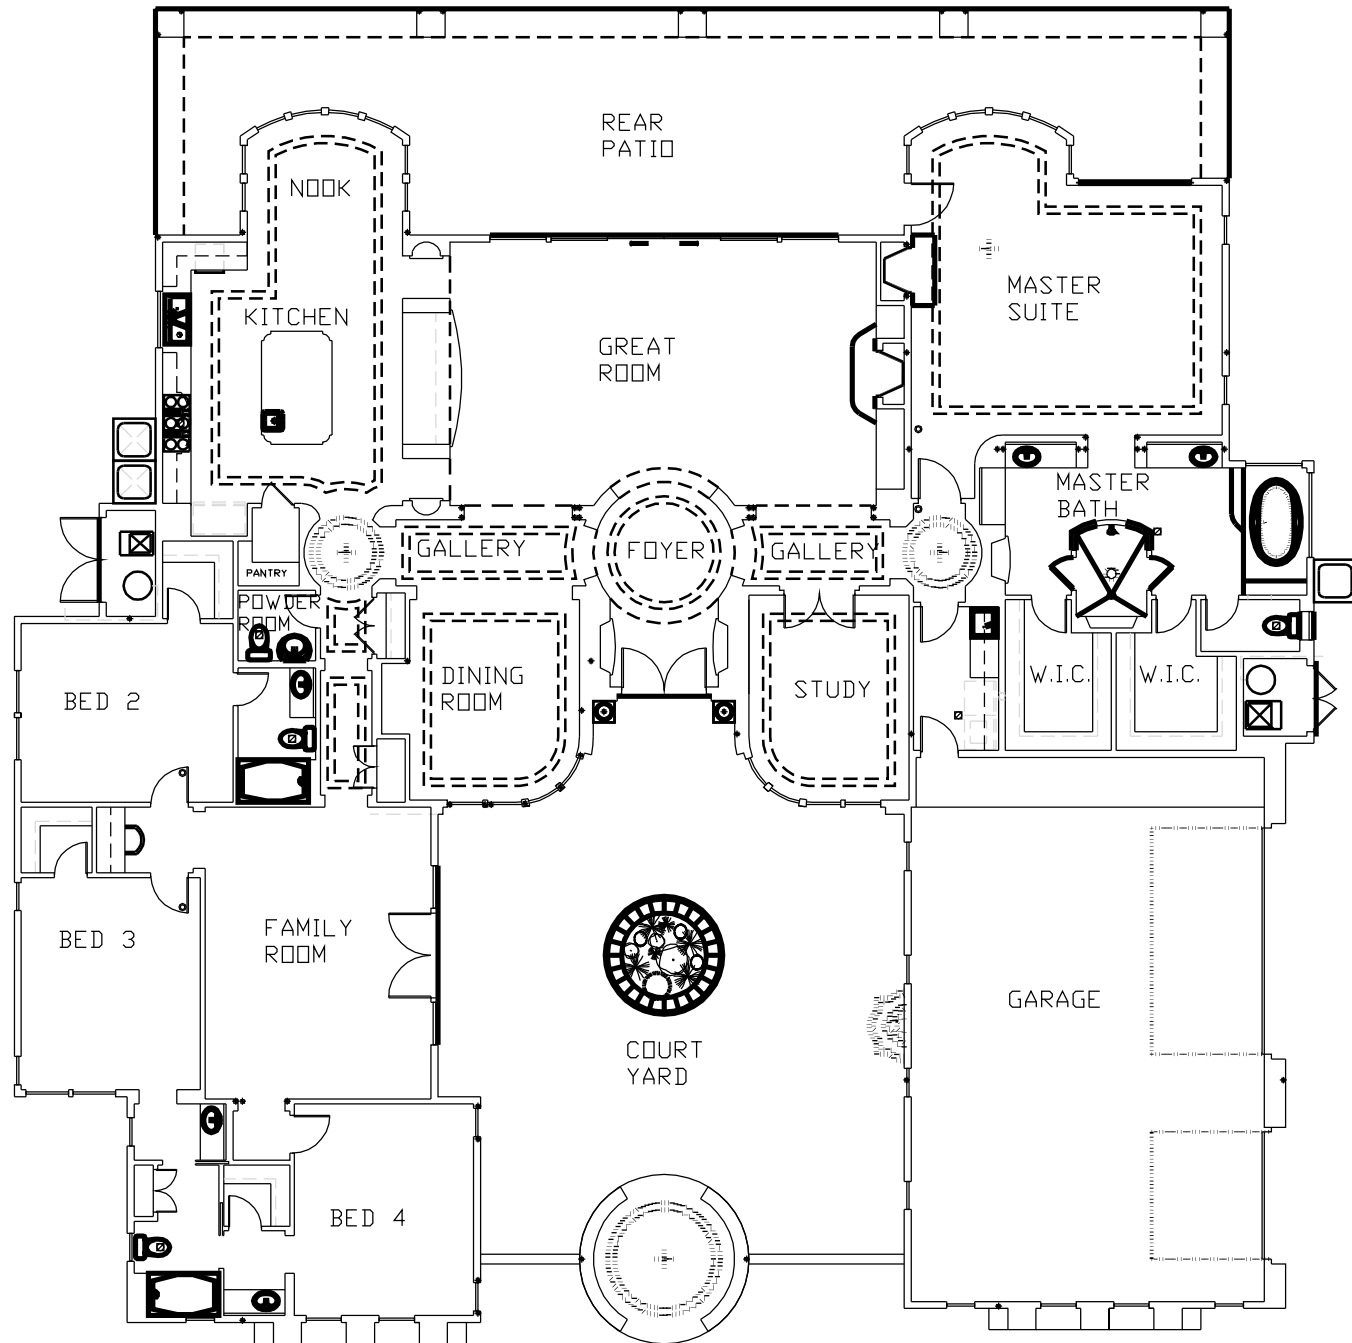

The Landing

(480) 895-1200

Custom Homesite #29
Custom Home: 4,390 Sq. Ft.
4 Bedroom, 3 1/2 Baths
Great Room, Dining Room and Den
Game Room, 3 Car Garage

Preliminary Plans. Plans, elevations, prices, features and specifications are subject to change without prior notice.